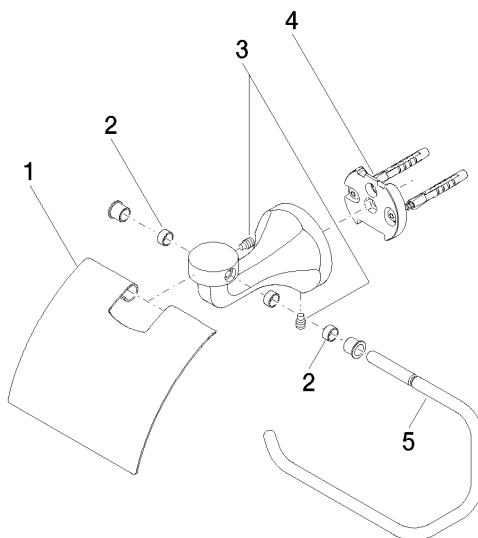

83 510 361

- width 145mm
- height 90 mm
- 150mm projection

	Chrome	83 510 361-00
	Brushed Platinum	83 510 361-06
	Platinum	83 510 361-08
	Durabross (23kt Gold)	83 510 361-09
	Brushed Durabross (23kt Gold)	83 510 361-28
	Brushed Dark Platinum	83 510 361-99

83 510 361

mm [inches]

83 510 361

Parts for other finishes can be found here: Brushed Platinum

Spare parts list

No.	Item Number	Name	Quantity used	Delivery time
1	08 11 02 508-00	lid	1	10
2	08 18 40 505 90	sleeve	2	2
3	04 31 11 140 00 90	pin	2	2
4	05 17 97 507 00 90	fixing set	1	2
5	08 18 70 501-00	bow	1	10